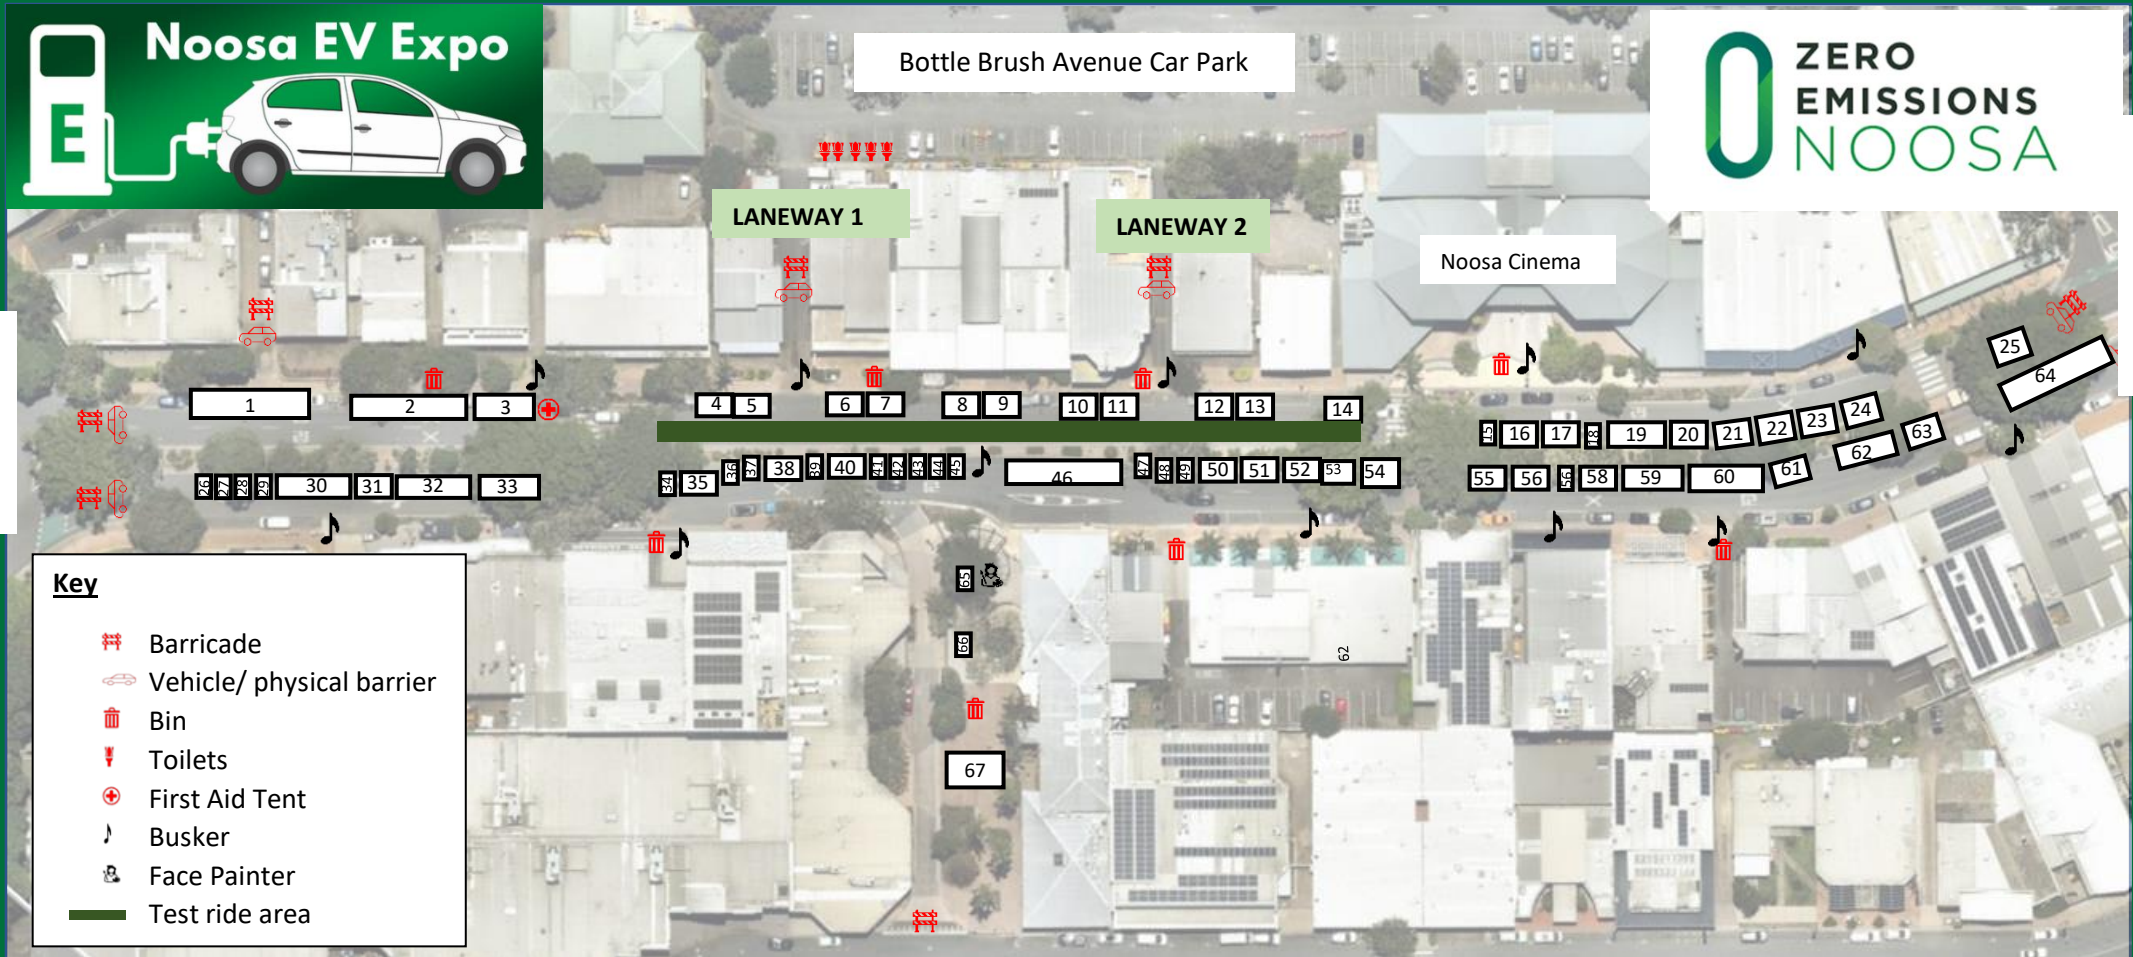

Bottle Brush Avenue Car Park

COOYAR STREET END

NOOSA DRIVE

Key

- Barricade
- Vehicle/ physical barrier
- Bin
- Toilets
- First Aid Tent
- Busker
- Face Painter
- Test ride area

- | | | | | | |
|-------------------------------|--------------------------|---------------------|--|---------------------------------|-------------------|
| 1. Bus Stop Sales and Service | 14. Star 8 Green | 28. Drive by Nature | 42. Noosa Biosphere | 54. RACV/Nissan | 67. Speakers Tent |
| 2. Yutong Bus | 15. Odin Motorcycles | 29. WaterDrops | 43. Noosa Landcare | 55. Polestar | |
| 3. BLK Auto | 16. Benzina Zero | 30. Noosa Enduro | 44. Noosa Koala Crusaders | 56. Noosa Auto Group | |
| 4. Ecotekk | 17. EMoS | 31. Red Earth | 45. Solar Citizens | 57. Paul Milburn | |
| 5. everyBody eBikes | 18. Scooter Society | 32. Janus Trucks | 46. BMW | 58. David Waterworth | |
| 6. Oggy E-scooters | 19. Suzi Auto | 33. Janus Trucks | 47. Sunshine Coast Environment Council | 59. Noodoe | |
| 7. Giant Noosa | 20. Ken Macken | 34. Solarwide | 48. EV Hub | 60. Scooter's EV Services | |
| 8. Scootmasters | 21. MFAC | 35. Ecovantage | 49. EV Alternative | 61. Clean Getaway Car Detailing | |
| 9. ScootnSkate | 22. Traction EV | 36. Mark Purcell | 50. QUT Motorsports | 62. Noosa Council | |
| 10. TBA | 23. Jon Day | 37. Home and Energy | 51. UQ Racing | 63. Enova/Good Car Co. | |
| 11. SpokeNTrail | 24. Kirstie Klein-Hunter | 38. Liz Harris | 52. Q-Fleet Nexo | 64. Polka Dot Tiny House | |
| 12. I-Scoot | 25. Fonz Moto | 39. Sixt Australia | 53. Smart Charge/J&P Electrical | 65. Zero Emissions Noosa | |
| 13. Le Cyclo Sportif | 26. Drive by Nature | 40. Gary Jacobsen | | 66. Hot 91 | |
| | 27. Drive by Nature | 41. Fimer Charging | | | |